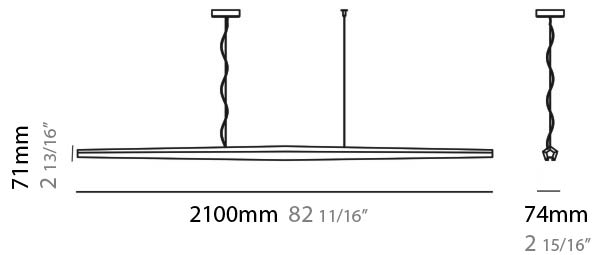

PHYSICAL

Shape: Abstract _____
Length (mm): 2100 _____
Length (in): 82 ¹¹/₁₆ _____
Width (mm): 74 _____
Width (in): 2 ¹⁵/₁₆ _____
Height (mm): 71 _____
Height (in): 2 ¹³/₁₆ _____
Max. Overall Height (mm): 2071 _____
Max. Overall Height (in): 81 ⁹/₁₆ _____
Light Distribution: Direct _____
Weight (kg): 2.80 _____
Weight (lbs): 6.17 _____
Diffuser: Extruded Polycarbonate Diffuser _____
Fixture Finish: WHI / BLK _____
Fixture Material: Aluminum _____
Cable Details: Power supply: Transparent PVC 2300mm / 90 11/16" _____
Suspension kit: steel wire 2000mm / 78 11/6" _____

ELECTRICAL

Lamp Type: LED _____
Input Wattage (W): 44.5 _____
Total Output Wattage (W): 38.1 _____
Dimming: Non-Dimmable / 0-10V Dimming _____
Driver Included: Yes _____
Driver Location: Integrated _____
Driver Type: Constant Current - Universal _____
Driver Class: Class 2 _____
Input Voltage (V): 120 - 277 _____
Output Voltage (V): 24 _____

LED

Color Temperature (°K): 3000 _____
Max. Delivered Lumen (lm): 2376 _____
Nominal Lumen (lm): 5180 _____
CRI: >90 CRI _____
Efficiency (%): 45.9 _____
Efficacy (lm/w): 54 _____
Lamp Life (hrs): 50000 _____

OPTICAL

Optic°: Diffused _____

RATINGS AND CERTIFICATIONS

Certified By: Certified for North American Standards _____
IP rating: IP40 _____