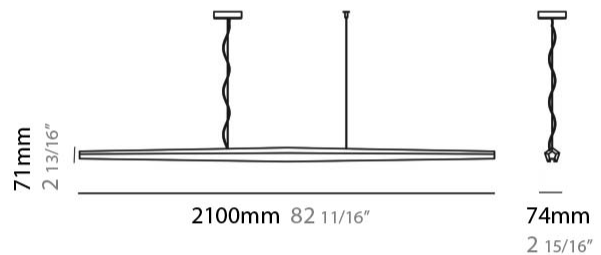

1. To build a product code in our configurator select the specify button on the base model # product page
2. To build a manual product code on this datasheet choose from the options listed below in blue font and add the suffix to the base model #

GENERAL

Series: Viisi
Brand: Panzeri
Division: Design
Mounting Type: Suspension
Mounting Location: Ceiling
Subcategory: Pendant

PHYSICAL

Shape: Abstract
Length (mm): 2100
Length (in): 82 ¹¹/₁₆"
Width (mm): 74
Width (in): 2 ¹⁵/₁₆"
Height (mm): 71
Height (in): 2 ¹³/₁₆"
Max. Overall Height (mm): 2071
Max. Overall Height (in): 81 ⁹/₁₆"
Light Distribution: Indirect
Weight (kg): 2.8
Weight (lbs): 6.17
Diffuser: Extruded Polycarbonate Diffuser
Fixture Finish: WHI / BLK
Fixture Material: Aluminum
Cable Details: Power supply: Transparent PVC 2300mm / 90 11/16"
Suspension kit: steel wire 2000mm / 78 11/6"

ELECTRICAL

Lamp Type: LED
Input Wattage (W): 44.5
Total Output Wattage (W): 38.1
Dimming: Non-Dimmable / 0-10V Dimming
Driver Included: Yes
Driver Location: Integrated
Driver Type: Constant Current - Universal
Driver Class: Class 2
Input Voltage (V): 120 - 277
Output Voltage (V): 24

LED

Color Temperature (°K): 3000
Max. Delivered Lumen (lm): 2376
Nominal Lumen (lm): 5180
CRI: >90 CRI
Efficiency (%): 45.9
Efficacy (lm/w): 54
Lamp Life (hrs): 50000

OPTICAL

Optic°: Diffused

RATINGS AND CERTIFICATIONS

Certified By: Certified for North American Standards
IP rating: IP40