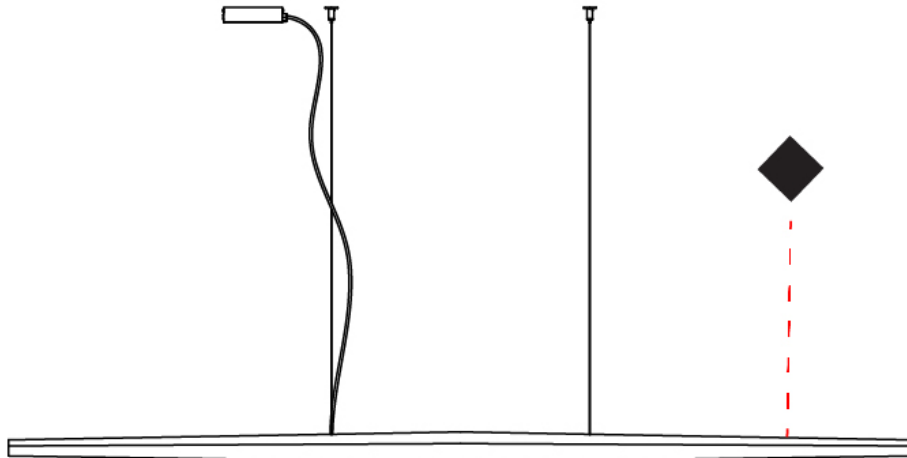

D81610R9-

PROJECT	_____
TYPE	_____
SPECIFIER	_____
QUANTITY	_____
DATE	_____