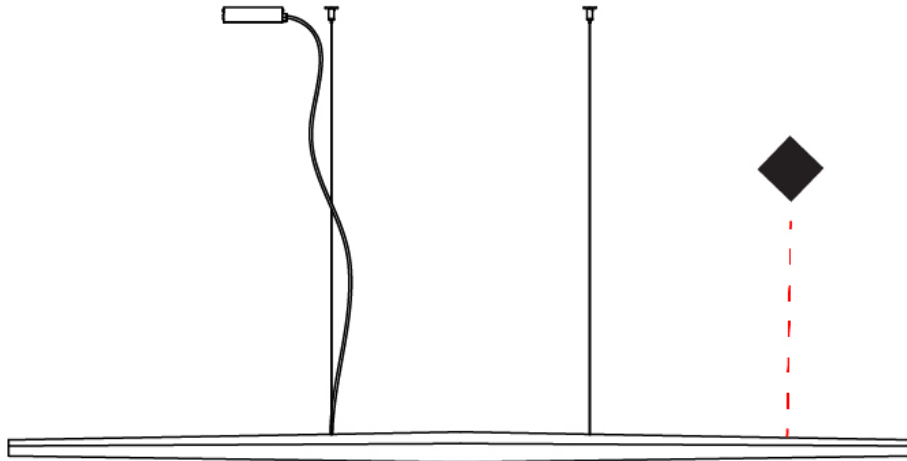

D81609R9-

PROJECT

TYPE

SPECIFIER

QUANTITY

DATE

D